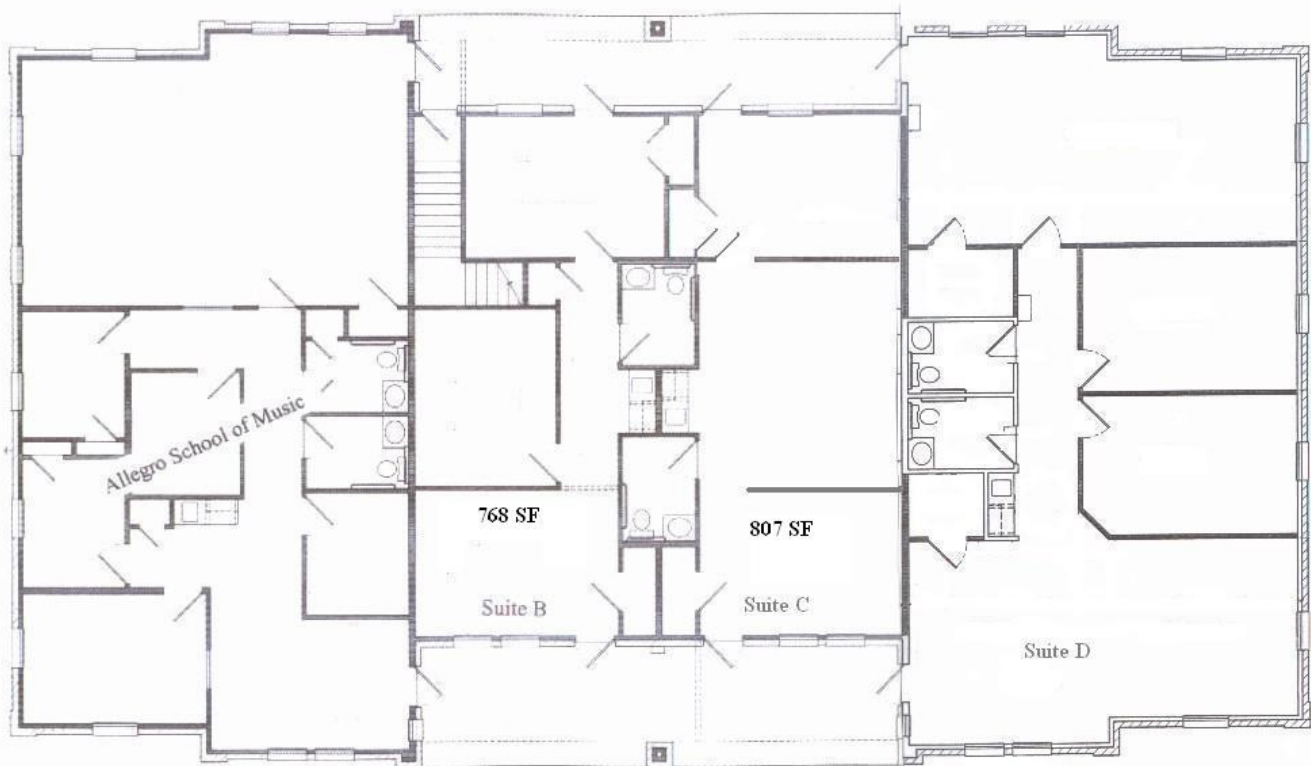

Cimarron Professional Park
Buda, TX 78610

181 Cimarron Park Loop

OFFICE SPACE
FOR LEASE

Rent includes: water, sewer, trash & CAM

Suite B – 768 SF (approx) - \$1,150.00

Suite C – 807 SF (approx) - \$1,200.00